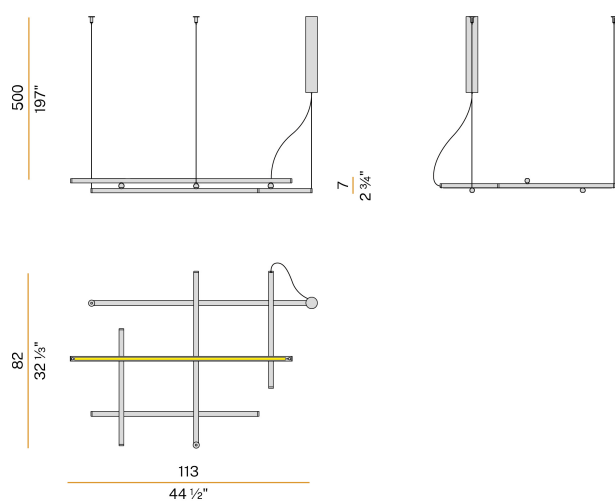

Die-cast aluminium end caps in polyacrylic paint.

Extruded polycarbonate diffusers with opaline finish.

Reversible suspension kit with griplocks and 5m (196,9") long steel cables.

5m (196,9") long power cable in transparent PVC.

Canopy for power supply with 3 outputs, with pickled sheet metal ceiling bracket and extruded aluminium covering in white, mat black, bronze, mat brass or titanium polyacrylic paint.

Technical drawing

Polar diagram