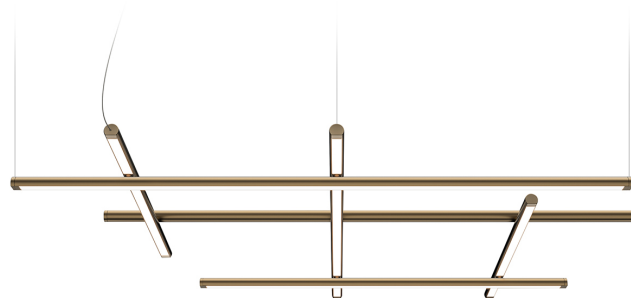

PANZERI

Hilow

220-240V AC dimmable (DALI/Push DIM)

L02817.115.0502

Data sheet

CODE	L02817.115.0502
SYSTEM POWER CONSUMPTION	77W
EFFICACY	65.52lm/W
LIGHT SOURCE	LED
LIGHT SOURCE LIFETIME	L70 (B10) 60.000h
COLOUR TEMPERATURE	2700K Ra>90
LIGHT DISTRIBUTION	diffused
POWER SUPPLY	220-240V AC
FREQUENCY	50/60Hz
ELECTRICAL CONFIGURATION	dimmable (DALI/Push DIM)
DRIVER	integrated included
NOMINAL LUMINOUS FLUX	9072lm
LUMEN OUTPUT	5045lm
EFFICIENCY	55.6%
WEIGHT	2,80 Kg
PROTECTION DEGREE	IP20
COLOUR TOLLERANCES	SDCM 3
PACKING DIMENSIONS (CM)	87,0 x 118,0 x 14,0

Suspension lighting fixture for interiors, with direct and indirect light emission. Extruded aluminium structure in white, mat black, bronze, mat brass or titanium polyacrylic paint.

Joints in turned brass and die-cast aluminium in polyacrylic paint.

Die-cast aluminium end caps in polyacrylic paint.

Extruded polycarbonate diffusers with opaline finish.

Reversible suspension kit with griplocks and 5m (196,9") long steel cables.

5m (196,9") long power cable in transparent PVC.

Canopy for power supply with 3 outputs, with pickled sheet metal ceiling bracket and extruded aluminium covering in white, mat black, bronze, mat brass or titanium polyacrylic paint.

Technical drawing

Polar diagram